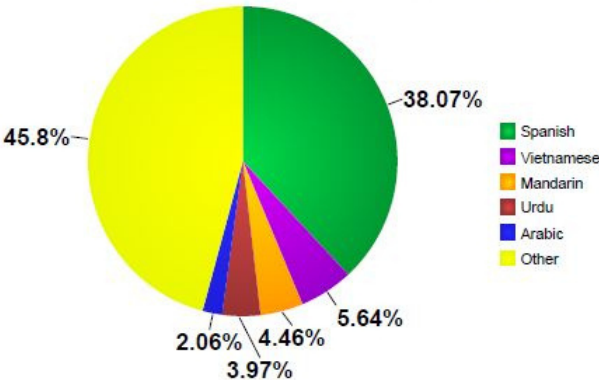

ENGLISH LEARNERS IN FBISD

FACT SHEET

Languages Spoken in FBISD

Skyward Data March 2021

An English Learner (EL) is a student who is in the process of acquiring English and has another language as a primary language.

20-25%

Percent of English Learners in the Region IV Educational Service Center

ELS IN FBISD

■ FBISD ■ English Learners

Over 77,000 students are enrolled in FBISD

of the students in Fort Bend ISD are English Learners